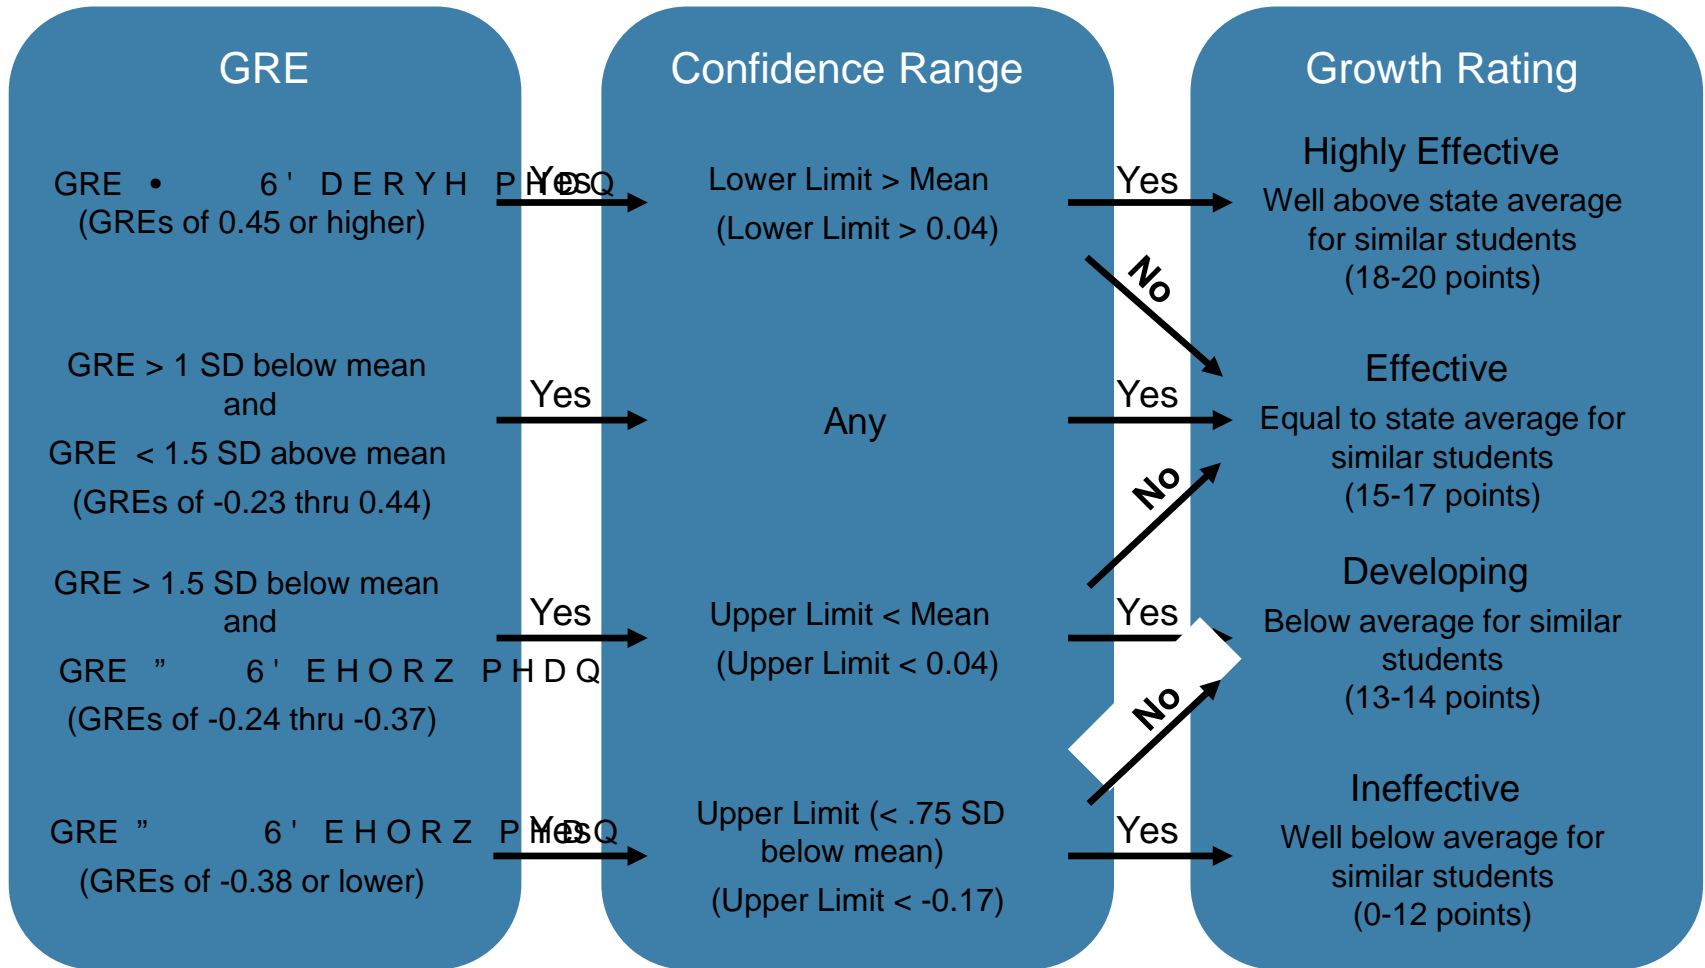

NYS Grades 9-12 Principal Growth Scores: From MGP and GRE to HEDI Ratings and Scores 2017-18

October 2018

Disclaimer

If there are any discrepancies between the language in these materials and the Statute, Regulations, or APPR Guidance, the Statute, Regulations, or APPR Guidance prevail.

How is MGP Classified into 3012- d Growth Rating for Principals of Grades 9- 12 in 2017-18?

How are 3012- d Growth Score Points for Principals of Grades 9- 12 Assigned Based on MGPs in 2017- 18?

Ineffective Well below average for similar students (0-12 points)		
Developing Below average for similar students (13-14 points)		
Effective Equal to state average for similar students (15-17 points)		
Highly Effective Well above state average for similar students (18-20 points)		

How is GRE Classified into 3012- d Growth Rating for Principals of Grades 9- 12 in 2017-18?

Notes: SD = Standard Deviation
 Values are rounded to the nearest hundredth decimal place.