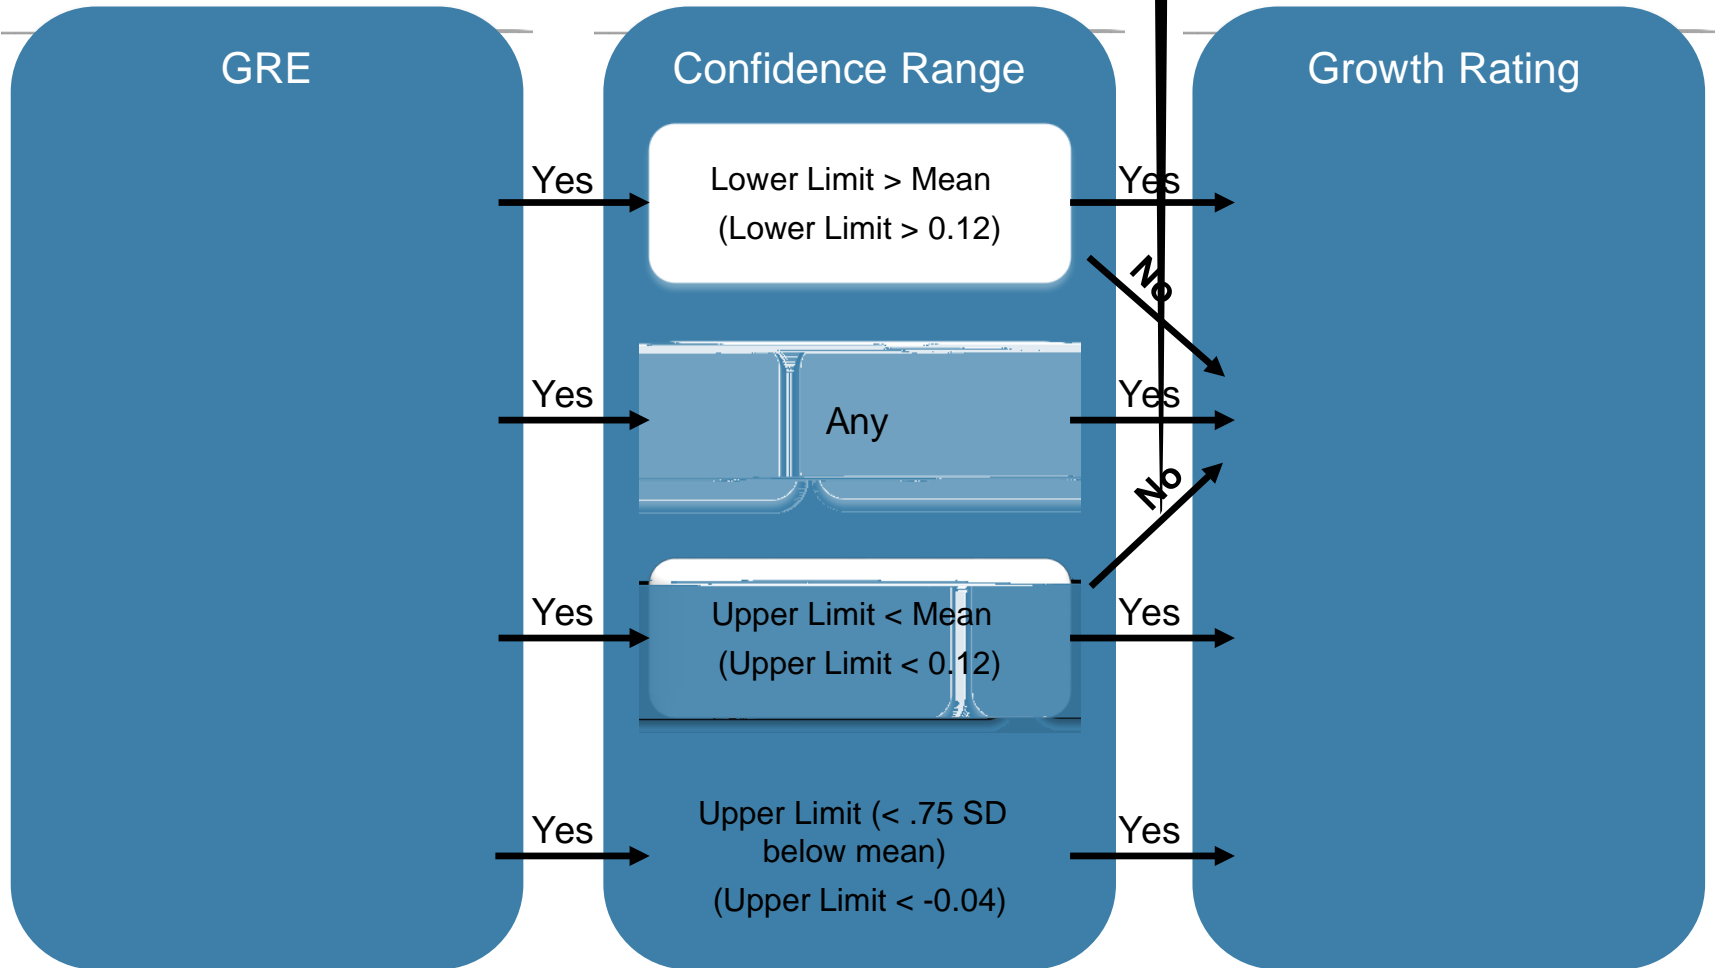

# How is MGP Classified into 3012- d Growth Rating for Principals of Grades 9- 12 in 2018- 19?

MGP

Confidence Range

Lower Limit > Mean  
(Lower Limit > 53)

Any

Upper Limit < Mean  
(Upper Limit < 53)

# How are 3012- d Growth Score Points for Principals of Grades 9- 12 Assigned Based on GREs in 2018- 19?